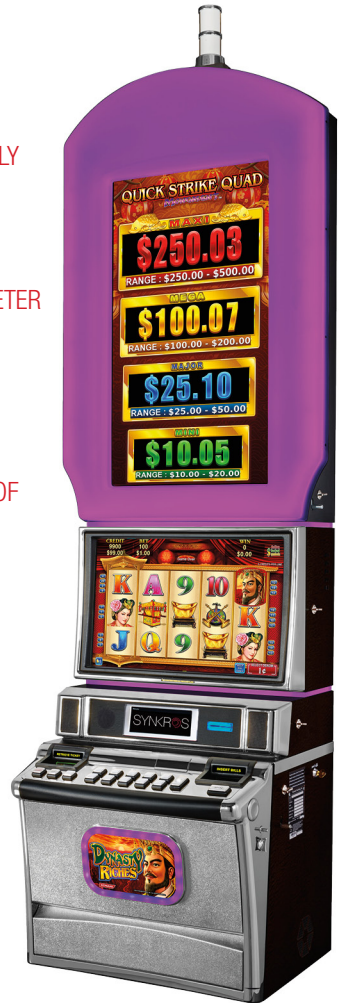

IT FEATURES:

- A SLIM CABINET WITH A DEPTH OF ONLY 15"
- 22" DUAL TOUCH SCREEN LCDS
- COMPATIBLE WITH MOST KONAMI EXTENDED ROM PROGRESSIVE PRODUCTS
- ERGONOMIC BUTTON PANEL
- UNIQUE LIGHTING EFFECTS SURROUND MACHINE

PODIUM. GOLIATH™

FOR PLAYERS WHO DREAM BIG, WE MADE A MACHINE TO MATCH. THE PODIUM® GOLIATH™ TAKES ALL THE SAME PLAYER-EXCITING FEATURES AS THE ORIGINAL PODIUM®, TO COMPLETELY NEW HEIGHTS. COLOSSAL SOUND. MONUMENTAL 32" DUAL HIGH-DEFINITION LCD DISPLAYS. AND 360° ATTRACT LIGHTING THAT'S PRACTICALLY ASTRONOMIC. THAT'S WHAT WE CALL BIG FUN.

IT FEATURES:

- 32" DUAL TOUCH SCREEN LCDS
- COMPATIBLE WITH MOST K2V® AND KP3® VIDEO PLATFORMS
- ERGONOMIC BUTTON PANEL
- UNIQUE LIGHTING EFFECTS SURROUND MACHINE

PODIUM. MONUMENT™

THE PODIUM® MONUMENT™ IS A TRIBUTE TO ITS EXTREMELY SUCCESSFUL PREDECESSORS WITH A FOCUS ON CREATING AN ENTIRELY NEW EXPERIENCE. IT FEATURES A KP3® HIGH-DEFINITION 32" VERTICAL TOP BOX WITH FULL-FACE PERIMETER ATTRACT LIGHTING THAT EVEN SYNCHRONIZES WITH GAME PLAY. COMBINED WITH A 22" TOUCH-SCREEN LCD FOR THE BASE GAME, THIS UNIQUELY DESIGNED, DUO-DISPLAY PLATFORM WILL UNDOUBTEDLY BECOME A BRIGHT PILLAR OF SUCCESS ON YOUR GAME FLOOR.

IT FEATURES:

- KP3® VIDEO TITLE FEATURING A 32" VERTICAL TOP BOX
- QUICK STRIKE QUAD™ 4-LEVEL STAND-ALONE PROGRESSIVE OPTION
- VARIOUS UNIQUE GAME TITLES
- 22" TOUCH SCREEN LCD FOR BASE GAME
- ATTRACT MODE LIGHTING IN THE TOP BOX THAT SYNCHRONIZES WITH GAME PLAY
- SAS 6.0 COMPATIBILITY WITH AFT/EFT FUNCTIONALITY
- AVAILABILITY IN 1¢, 2¢, 5¢, 10¢, 25¢, 50¢, \$1, \$2 AND \$5 DENOMINATIONS